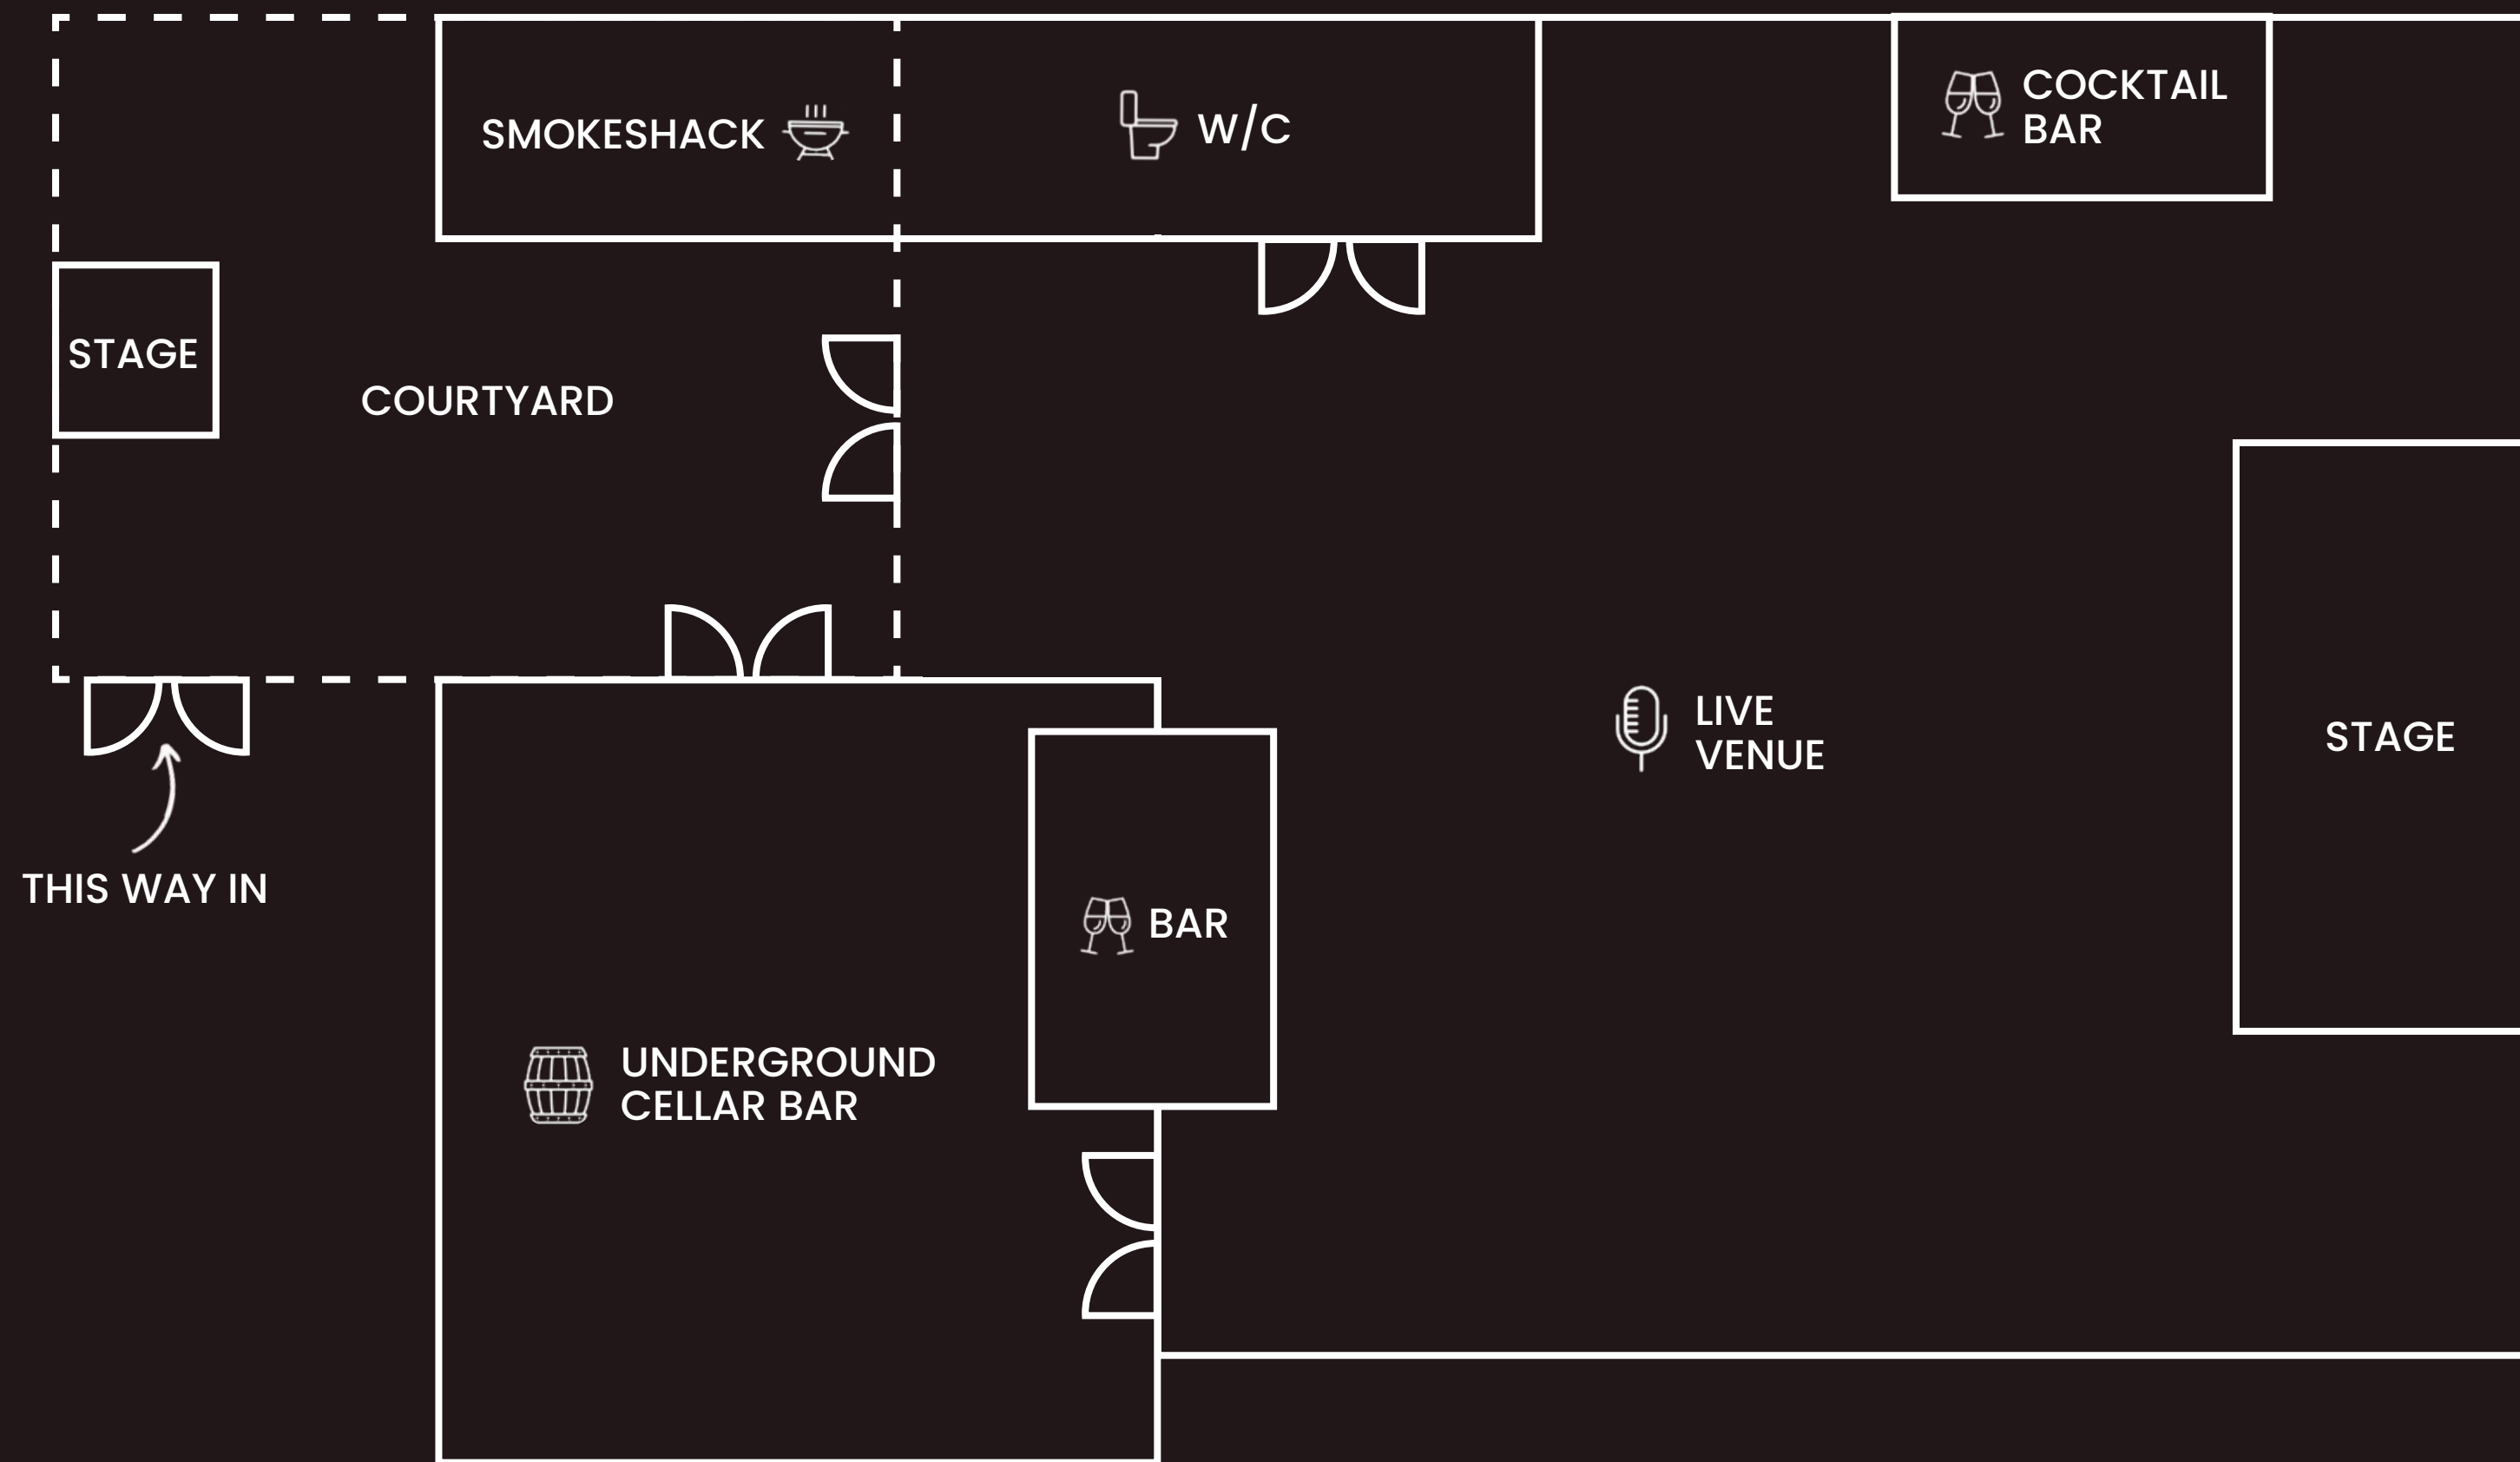

CASK

CASK details

PA system	3 bars
Flexible layout	Entertainment ready
Projector	Covered outdoor area
Ample seating	Professional-grade lighting
10 ft pull down screen	Dedicated event coordinator
Extendable main stage	Food and drink packages
Dance floor	Sound system
Acoustic stage	AV equipment
AV technician on request	Outdoor kitchen

CASK is a blank canvas venue with a flexible capacity